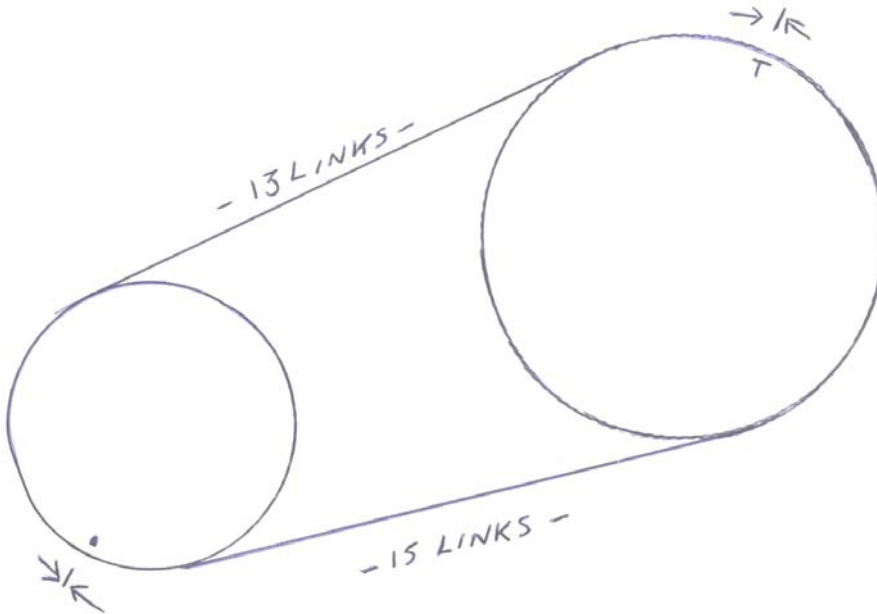

FITTING INSTRUCTIONS FOR ADJUSTABLE SPROCKET KIT AAA5664KA

When fitted as original workshop manual, adjust cam timing to get correct valve opening using timing wheel (not supplied).

If further technical advice is required please phone 01462 490049.